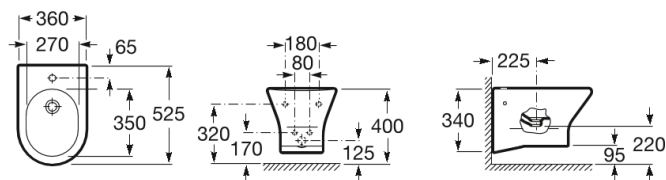

NEXO

Vitreous china wall-hung bidet

DIMENSIONS

Length 360 mm
 Width 525 mm
 Height 400 mm

COLOURS AND FINISHES

00 White

PRICE (VAT INCLUDED)

£440.96

TECHNICAL DRAWINGS

FEATURES

Cover: Cover not included

Incompatible with cover

Installation type: Wall-hung

Shape: Round

Taphole configuration: 1 taphole

Nexo